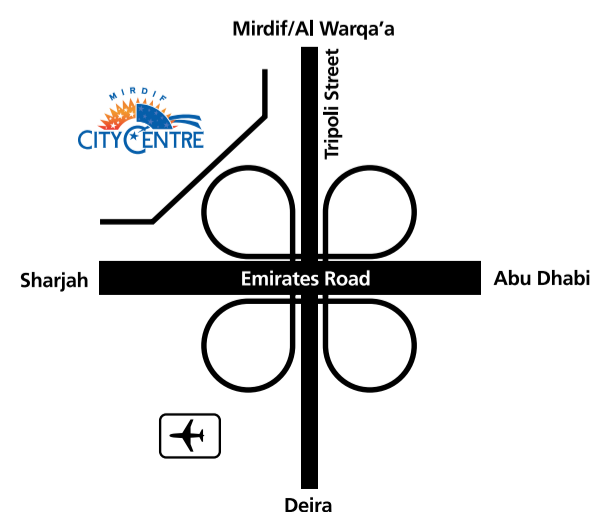

# GETTING HERE

**By Car:**  
With over 7,000 parking spaces and three dedicated bridges – access is easy from any direction.

**By Bus:**  
RTA buses will be available at the Rashidiya Metro Station to transport customers directly to the Mall starting March 16th.

**By Taxi:**  
Taxis are available at the designated Taxi Pick-Up/Drop-Off area located at the South East side of the Mall.

### Bus 1

- Le Meridien
- Grand Hyatt Dubai
- Movenpick Bur Dubai
- Crown Plaza Sheikh Zayed Road
- Four Points Sheraton
- Rotana Tower

### Bus 2

- Flora Park
- Flora Creek
- Taj Palace
- Versailles Hotel
- Flora Grand
- Asiana Hotel
- Movenpick Deira
- Crowne Plaza Deira
- Sheraton Deira
- Hyatt Regency Deira