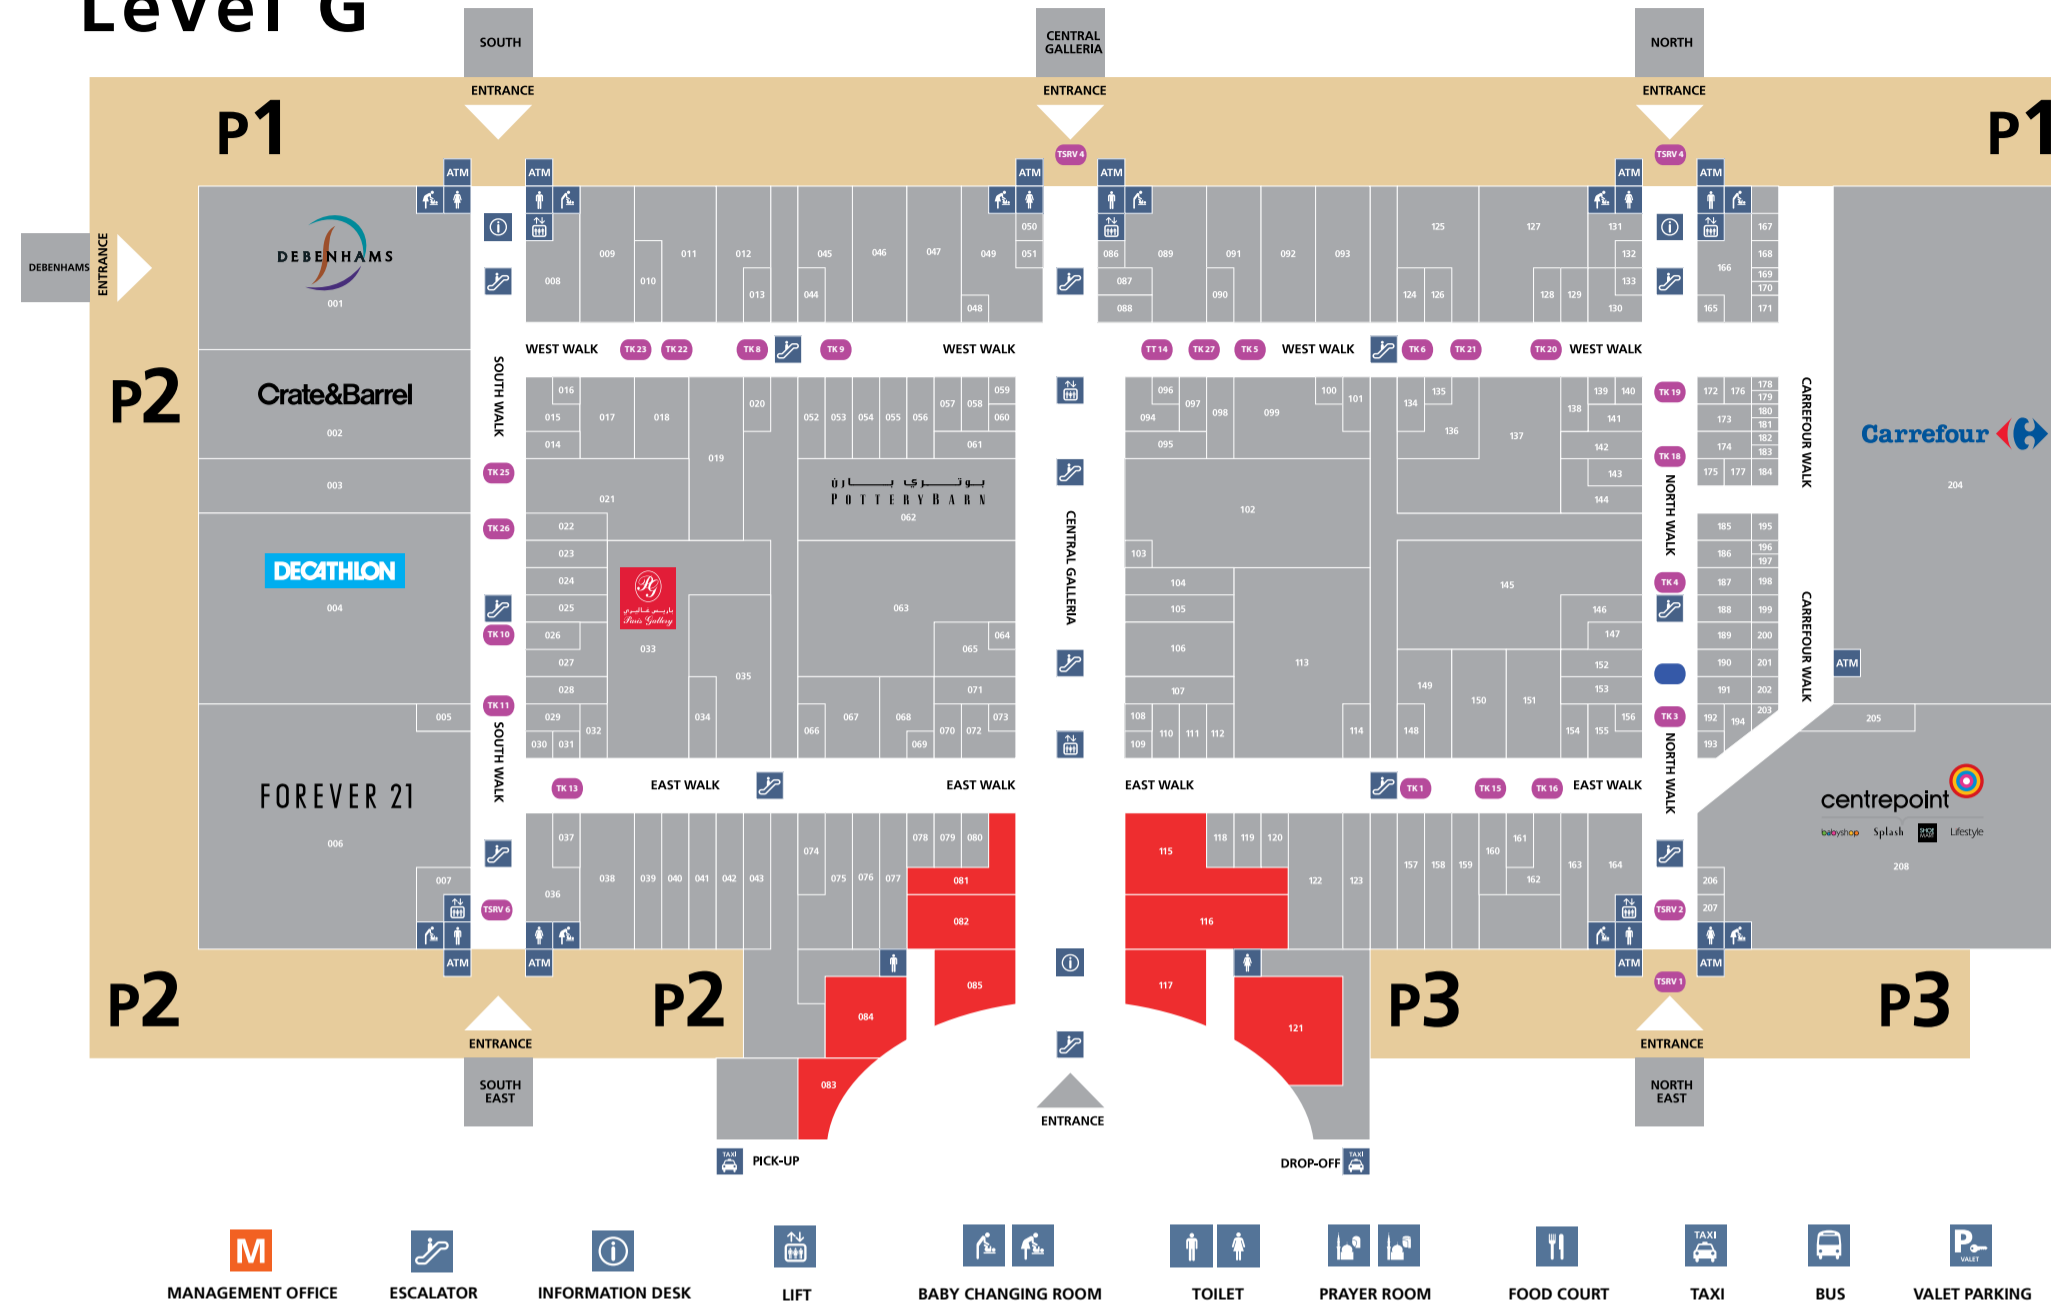

GETTING HERE

By Car:
With over 7,000 parking spaces and three dedicated bridges – access is easy from any direction.

By Bus:
RTA buses will be available at the Rashidiya Metro Station to transport customers directly to the Mall starting March 16th.

By Taxi:
Taxis are available at the designated Taxi Pick-Up/Drop-Off area located at the South East side of the Mall.

MIRDIF CITY CENTRE STORE DIRECTORY

Level G